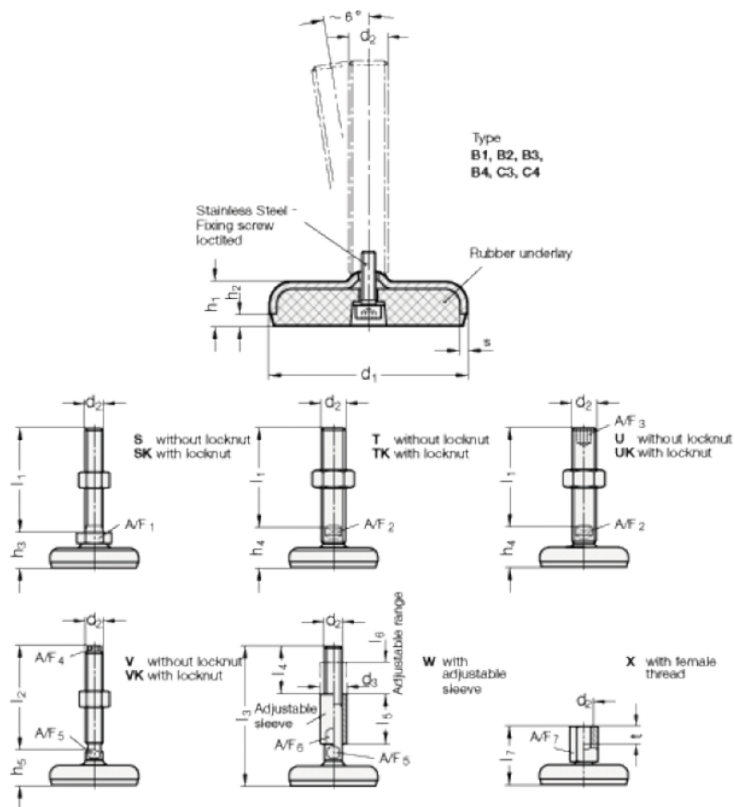

Article number: 2031100M1045B2X

Description:

GN 31-100-M10-45-B2-X

Note:

X With female thread, External hexagon

Measures

A/F7	= 14
d1	= 100
d2	= 10
h1	= 20
h2	= 6
l7 +4.0/0	= 45
s	= 3
t	= 10